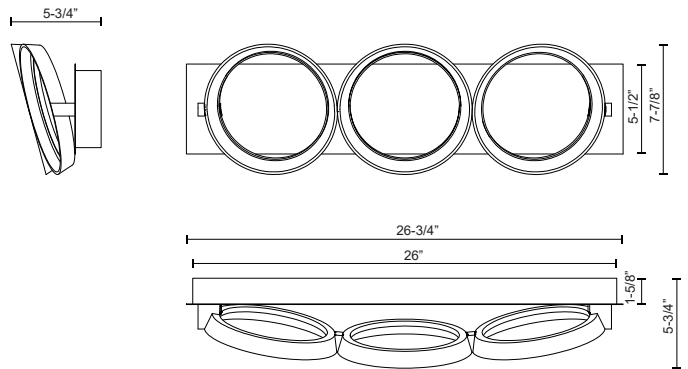

SPECIFICATION DETAILS

Fixture Dimensions	W26-3/4" x H7-7/8" x E5-3/4"
Light Source	LED with DC Driver
Wattage	36W
Total Lumens	2950lm
Delivered Lumens	AN-1836lm
Voltage	120V
Color Temperature	3000K
CRI (Ra)	90CRI
Optional Color Temps	2700K - 5000K Available, Minimum Order Quantities Apply
LED Rated Life	50,000 hours
Dimming	100% - 10%, TRIAC or ELV Dimmer (Not Included)
Diffuser Details	White Acrylic Diffuser
Location	Damp
Mounting Style	All Orientation; Wall;
Canopy Dimensions	W26-3/4" x H5-1/2" x E1-5/8"

* For custom options, consult factory for details.
* For warranty information, please visit www.kuzcolighting.com/warranty

DESCRIPTION

Diecast aluminum rings with translucent acrylic diffusers. Metallic brushed finish. Outward emitting light. May be mounted horizontally or vertically. Custom options available.

COMMENT